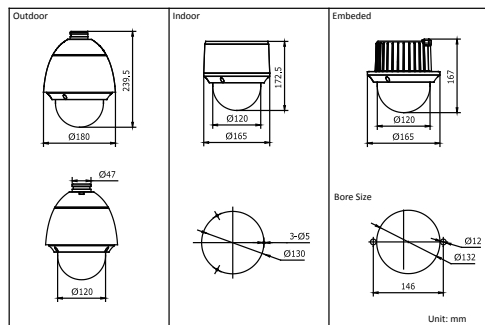

Dimensions

Accessories

DS-1618ZJ
(wall mount)

DS-1661ZJ
(ceiling mount)

DS-1662ZJ
(ceiling mount)

DS-2AF1-412(Outdoor) / DS-2AF1-402(Indoor)

Camera	
Image sensor	1 / 4" SONY Interline Transfer Super HAD- II CCD
Effective pixel	PAL:752(H)×582(V), NTSC:768(H)×494(V)
Horizontal resolution	Color: 540 TVL, B / W: 600 TVL
Signal system	PAL / NTSC
Min.illumination	Color: 0.2Lux / (F1.6 AGC ON); B / W: 0.02Lux / (F1.6 AGC ON)
White balance	Auto / ATW / Indoor / Outdoor / One push
AGC	Auto / Manual
S / N ratio	≥ 50dB
DNR	High / Medium / Low / off
BLC	On / off
Shutter time	PAL: 1 / 50-1 / 10,000s, NTSC: 1 / 60-1 / 10,000s
Day & night	IR cut filter
Digital zoom	16x
Privacy masking	8 privacy masks programmable; a maximum of 8 zones can be masked simultaneously on the same video screen
Focus model	Auto / Semiautomatic / Manual
Lens	
Focal length	3.8-45.6mm,12x
Zoom speed	Approx.2s(Optical Wide-Tele)
Angle of view	50.69 - 4.5° (Wide-Tele)
Min. working distance	10-1500mm (Wide-Tele)
Aperture range	F1.6 - F2.7
Pan and tilt	
Pan range	360° endless
Pan speed	Pan Manual Speed: 0.1° -200° / s, Pan Preset Speed: 200° / s
Tilt range	-2°-90° (Auto Mirror)
Tilt speed	Tilt Manual Speed: 0.1°-120° / s, Tilt Preset Speed: 120° / s
Proportional zoom	Rotation speed can be adjusted automatically according to zoom multiples
Number of preset	255
Patrol	8 patrols, up to 32 presets per patrol
Pattern	4 patterns, with the total recording time not less than 10 min
Power loss recovery	Support
Park action	Preset / Patrol / Pattern / Pan scan / Tilt scan / Random scan / Frame scan / Panorama scan
PTZ position display	On / off
Freeze frame	Support
Password protection	Support
Zone scanning / display	Scanning within programmed zone, display zone title
Camera title	Programmable title display
Compass	Support, the north can be set
Scheduled task	Preset / Patrol / Pattern / Pan scan / Tilt scan / Random scan / Frame scan / Panorama scan
RS-485 communication diagnosis	Including failure information, e.g., wrong address, baud rate errors, et., displayed on the video screen in text
Manchester code communication diagnosis	Including failure information, e.g., wrong address, baud rate errors s displayed on the video screen in special characters
Alarm	
Alarm input	2
Alarm output	1 relay outputs, alarm response actions configurable
Alarm action	Preset / Patrol / Pattern / Pan scan / Tilt scan / Random scan / Frame scan / Panorama scan / Relay output
Input/output	
Monitor output	1.0V[p-p] / 75Ω, NTSC (or PAL) composite, BNC
General	
Menu language	English
RS-485 protocols	HIKVISION, Pelco-P, Pelco-D, self-adaptive
Power supply	24 VAC (12 VDC optional)
Power consumption	Max.18 W
Working temperature / humidity	30°C - 65°C(-22°F - 149°F) (outdoor dome) / -10°C-50°C(14°F-122°F)(indoor dome); 90% or less
Protection Level	IP66 standard (outdoor dome); TVS 4,000V lightning protection, surge protection and voltage transient protection
Mounting	Various mounting modes optional
Dimensions	Φ180×239.5mm (Φ7.08"×9.43") (Outdoor) Φ165×172.5mm(Φ6.50"×6.79") (Indoor) Φ165×167mm(Φ6.50"×6.57") (In-ceiling)
Weight (approx.)	4Kg (8.82lbs)